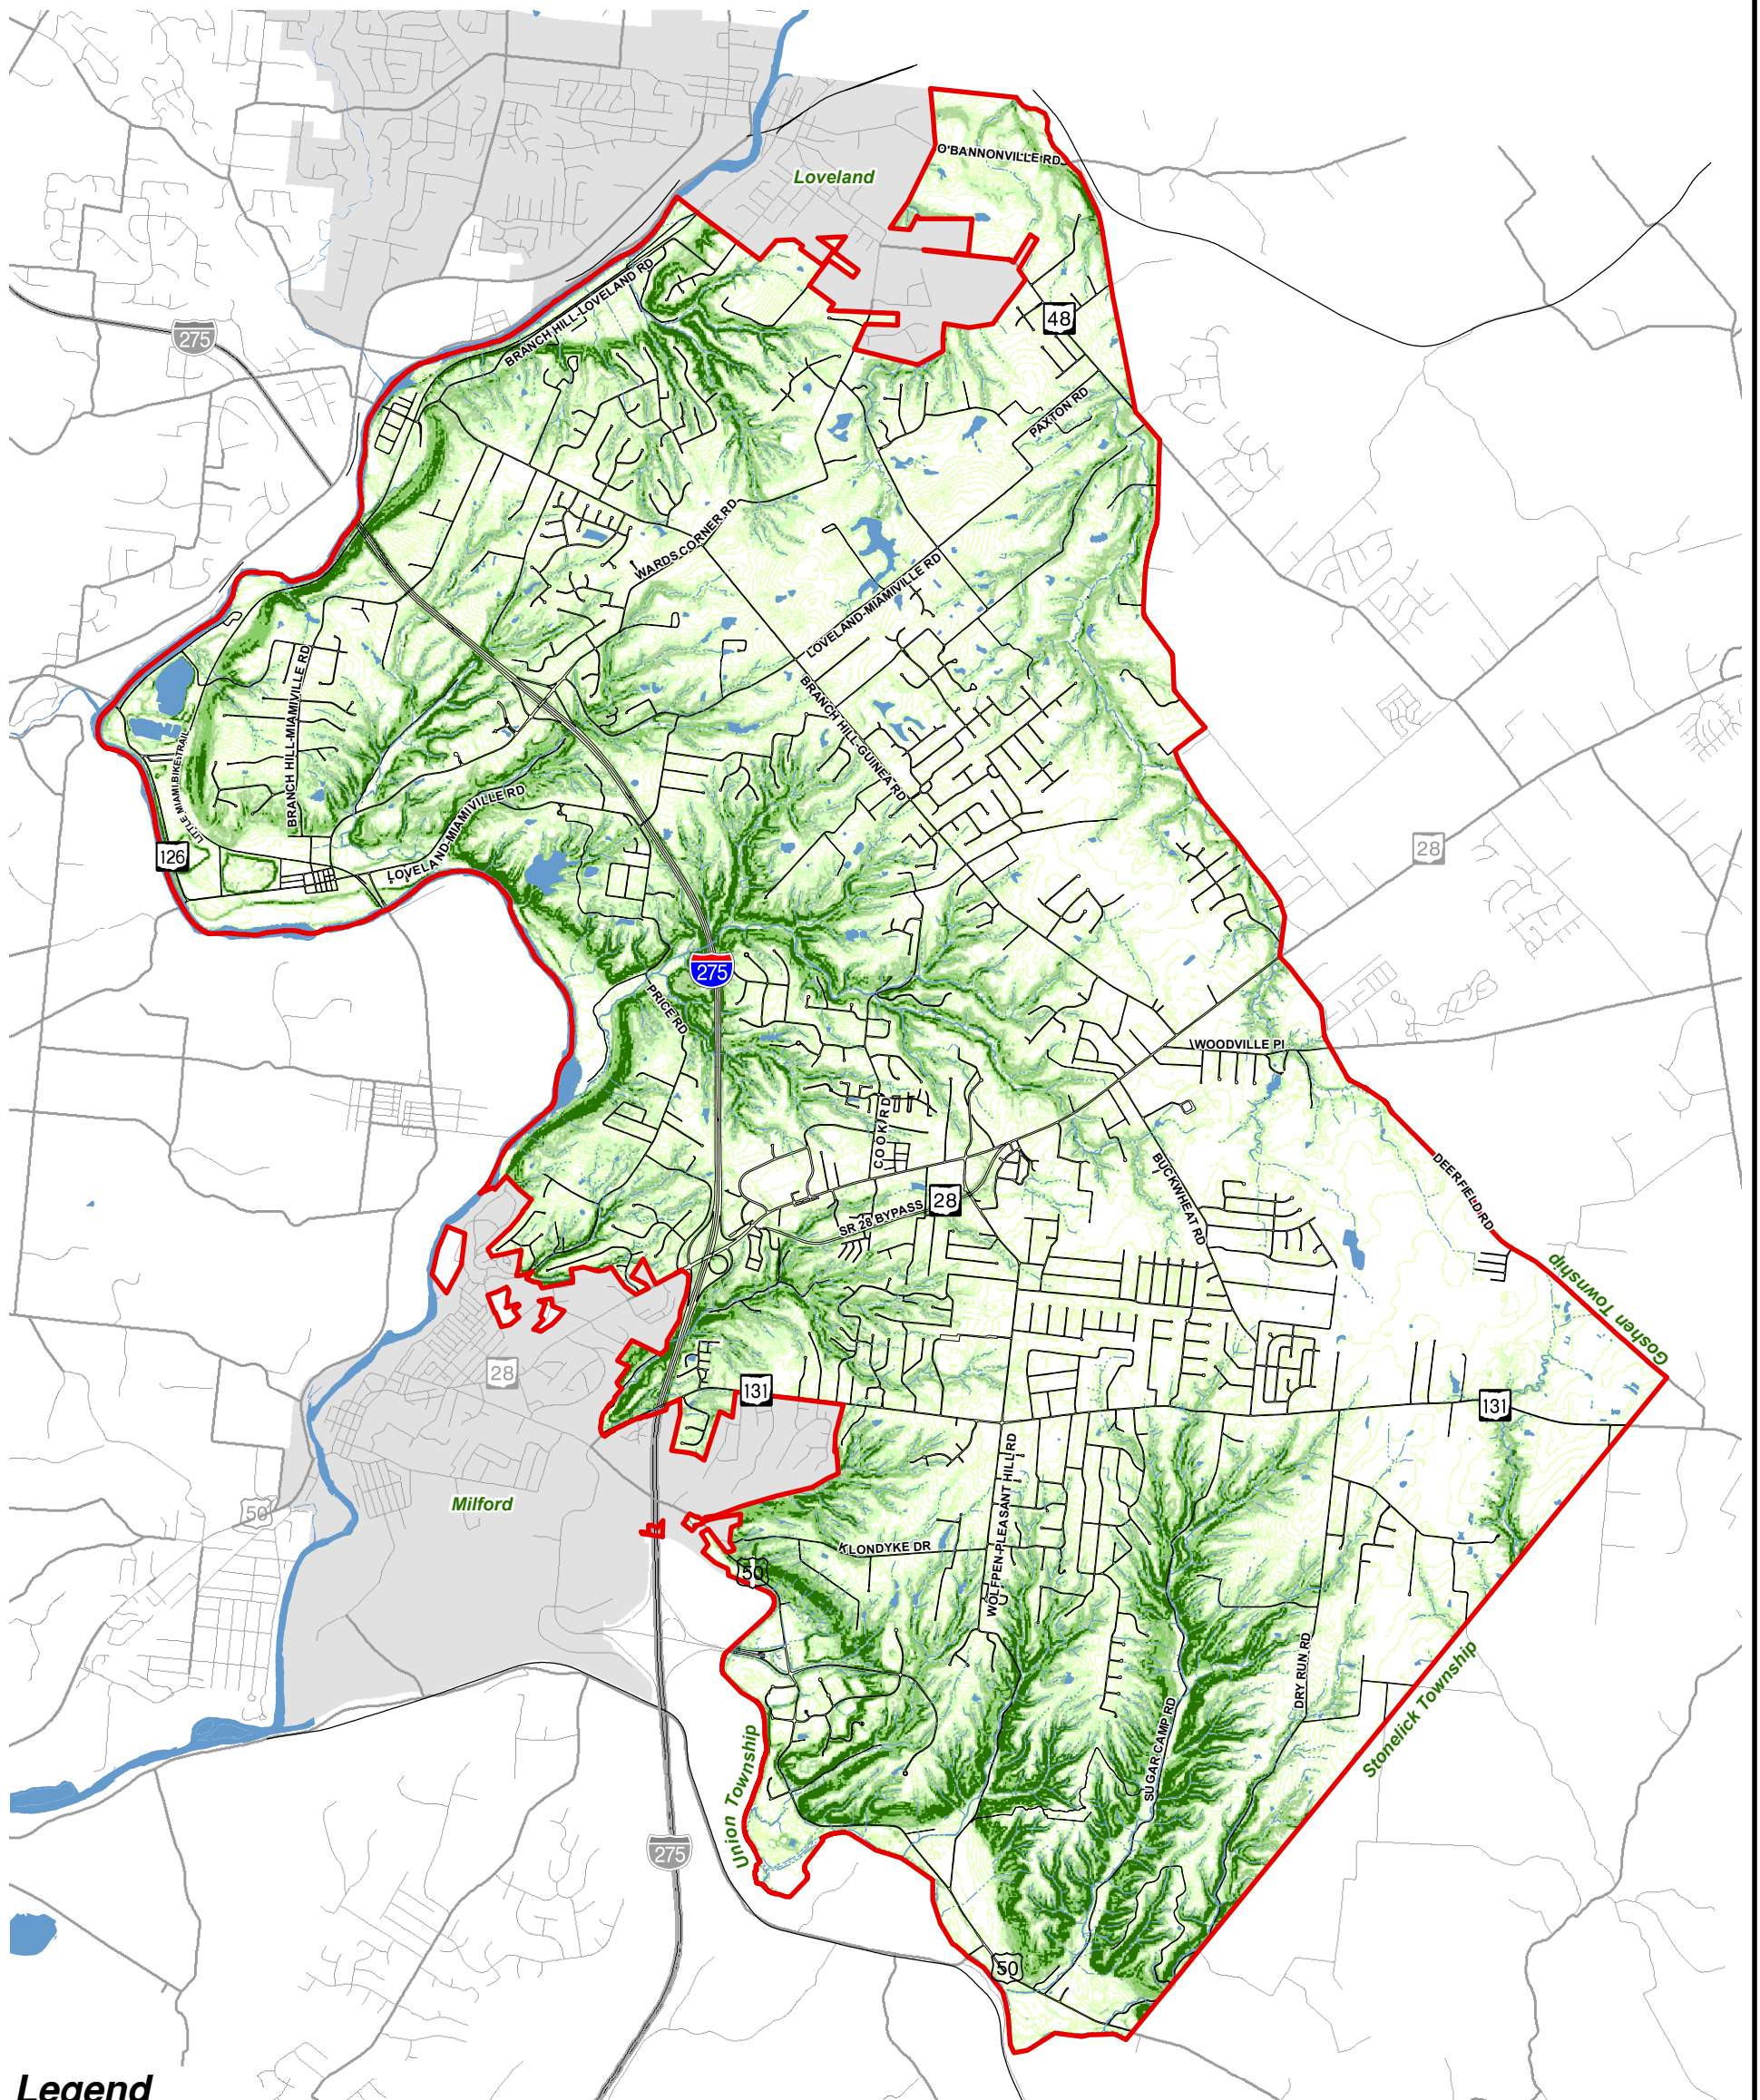

## VISION 2025

Miami Township, Clermont County, Ohio  
Comprehensive Plan

### Legend

□ Miami Township

#### Percent Slope

- 0 - 5%
- 5 - 10%
- 10 - 20%
- 20 - 30%
- 30% +

Source: Clermont County / Miami Township

Figure 4

## Slope Analysis

September 9, 2005

0 0.5 1 Miles

**Edwards**  
AND  
**Kelcey**