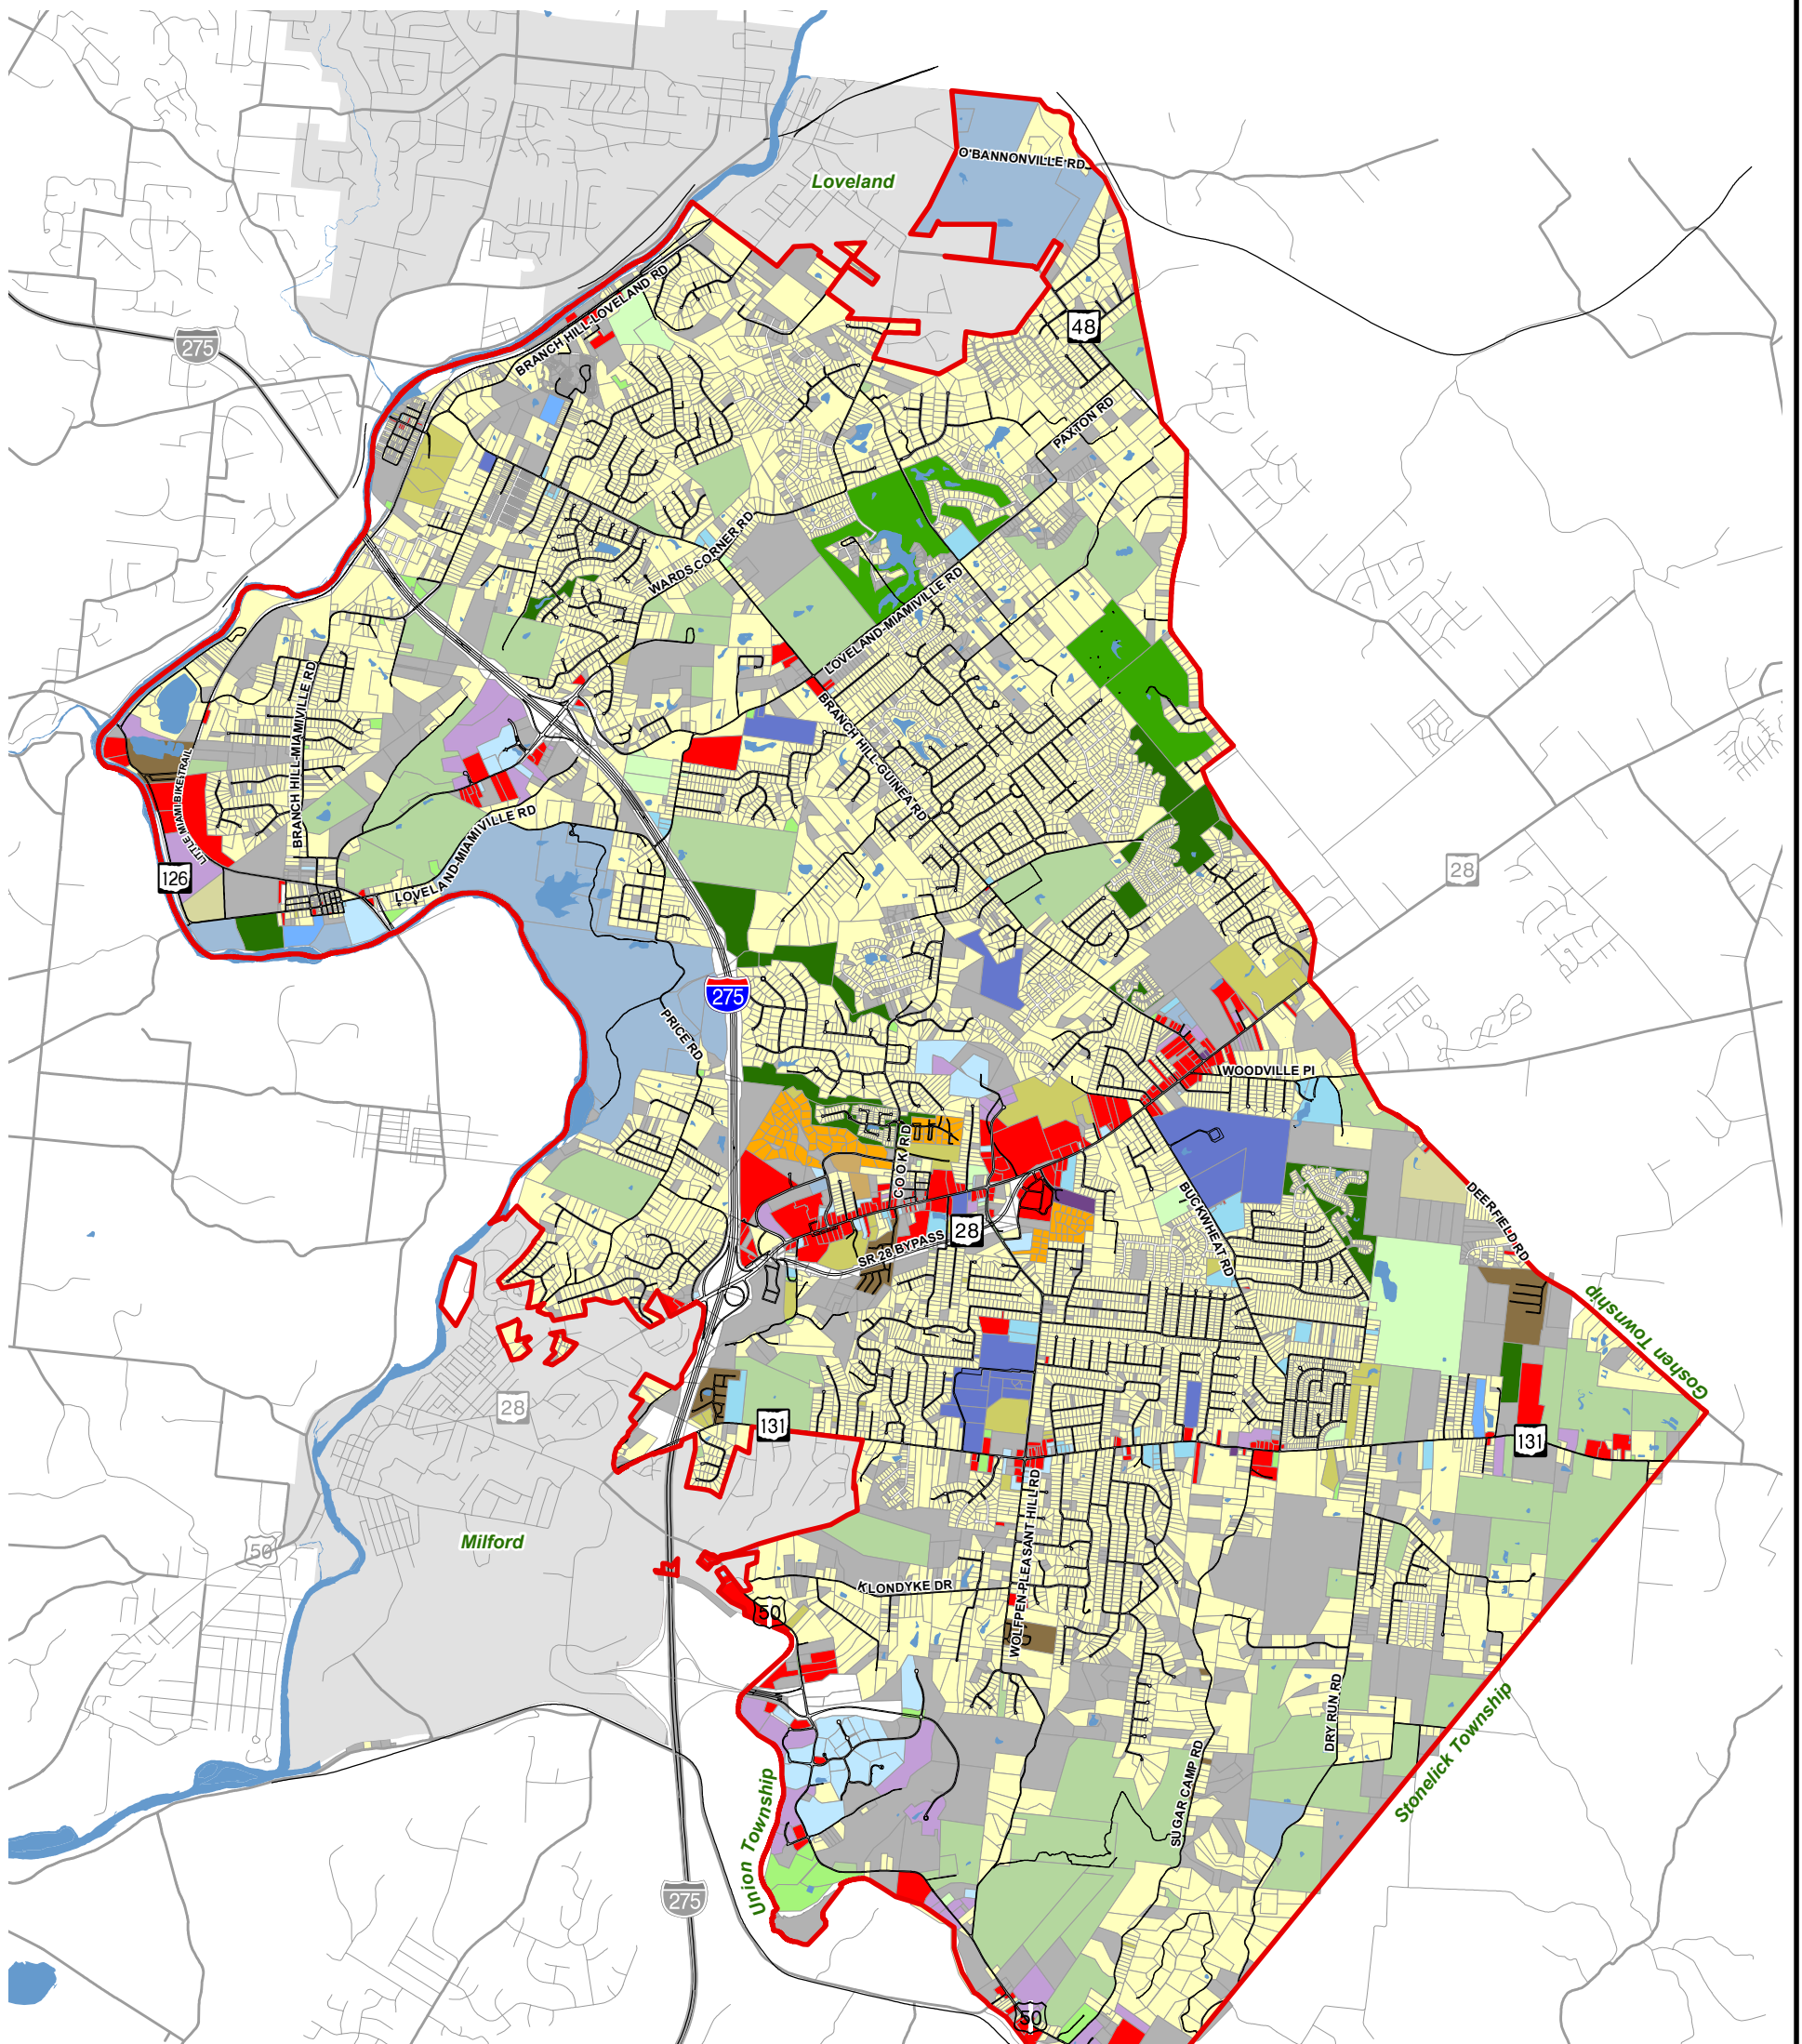

## VISION2025

Miami Township, Clermont County, Ohio  
Comprehensive Plan

### Legend

- |                          |                |                      |
|--------------------------|----------------|----------------------|
| Miami Township           | Office         | Golf Course          |
| Other Jurisdictions      | Schools        | Parks & Open Space   |
| <b>Existing Land Use</b> | Hotel          | Transportation/Roads |
| Single Family            | Nursing Homes  | Township Land        |
| Multi-Family Apts        | Lodges         | County Owned Land    |
| Condominium              | Public Utility | Cemetary             |
| Mobile Home Park         | Non-Profit     | Vacant               |
| Industrial               | Churches       |                      |
| Retail / Commercial      | Agriculture    |                      |

Source: Clermont County / Miami Township

Figure 2

## Existing Land Use

October 14, 2005

0 0.5 1 Miles

**Edwards**  
AND **Kelcey**