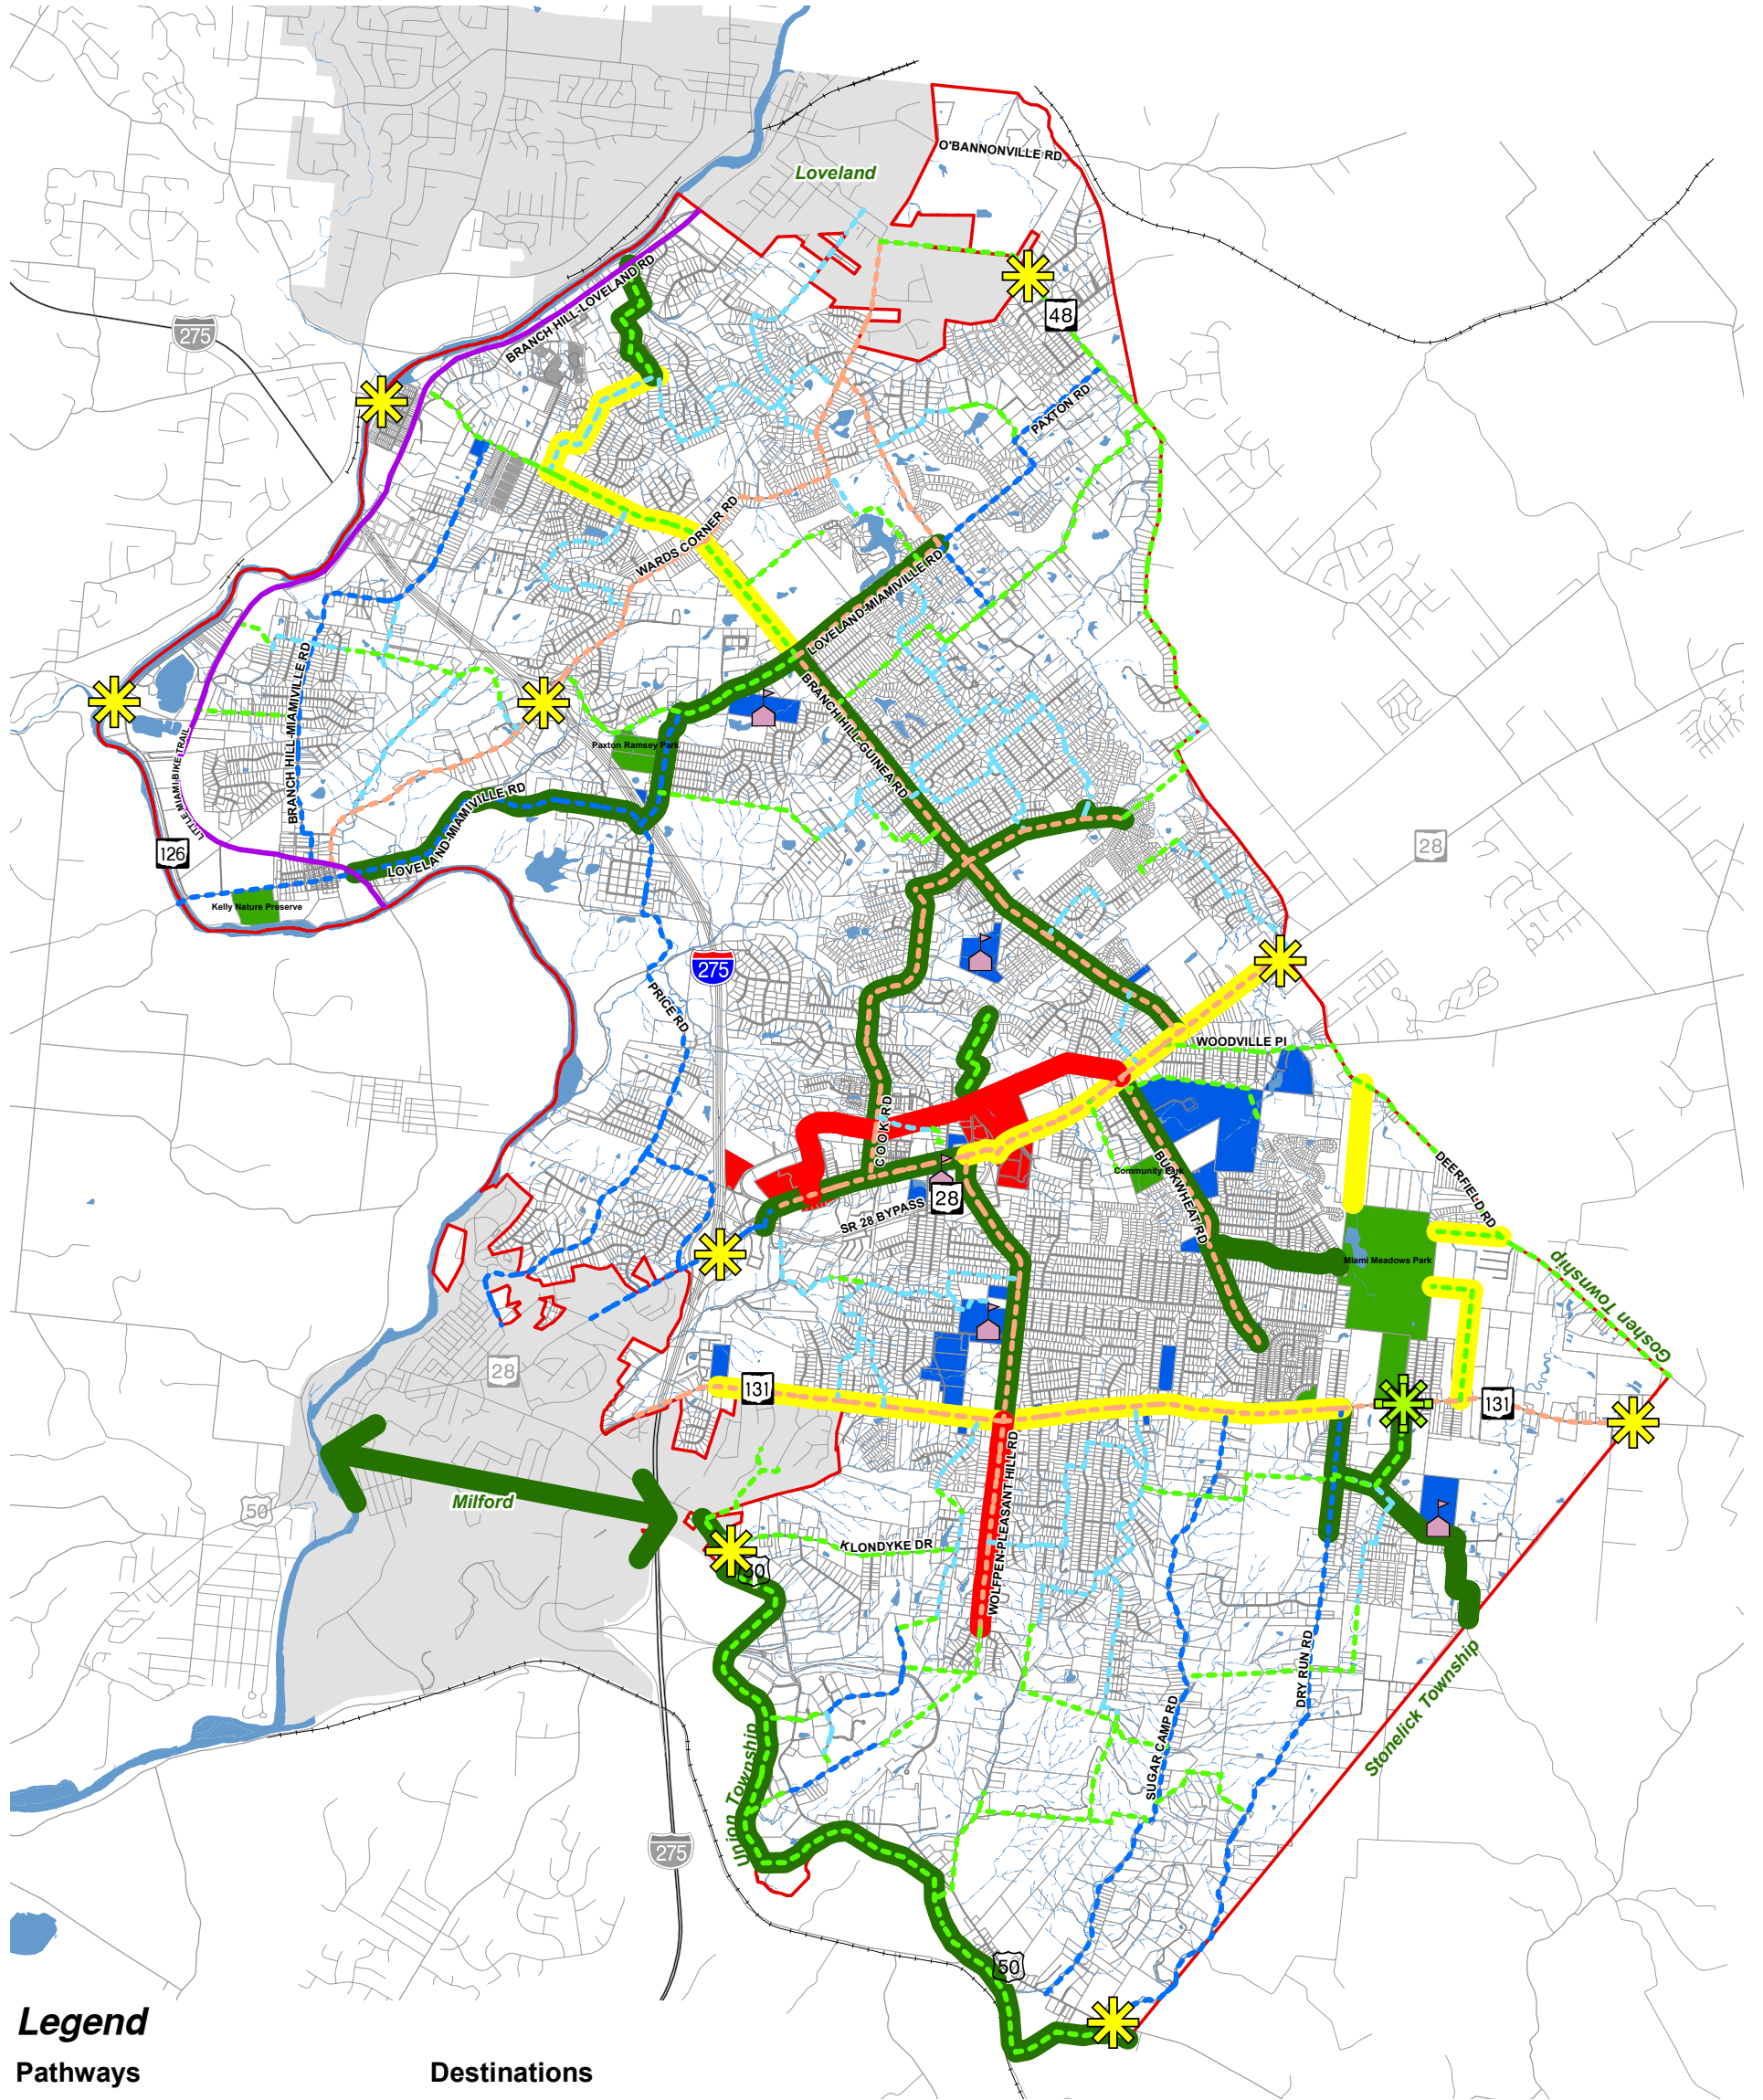

Imagine Miami

VISION 2025

Miami Township, Clermont County, Ohio
Comprehensive Plan

Legend

Pathways

- Existing Little Miami Bike Trail
- Proposed Bike Lane
- Proposed Bike Lane & Sidewalk
- Proposed Bike Route
- Proposed Shared Use Path

Pathway Priority

- First Priority
- Second Priority
- Third Priority
- Address Crossing at SR 131

Destinations

- Government & Schools
- Parks & Little Miami Bike Trail
- Retail/Commercial Centers
- Miami Township
- Other Jurisdictions

Landmarks

- Elementary School
- Gateways

Figure 27

Pathway Priorities

September 9, 2005