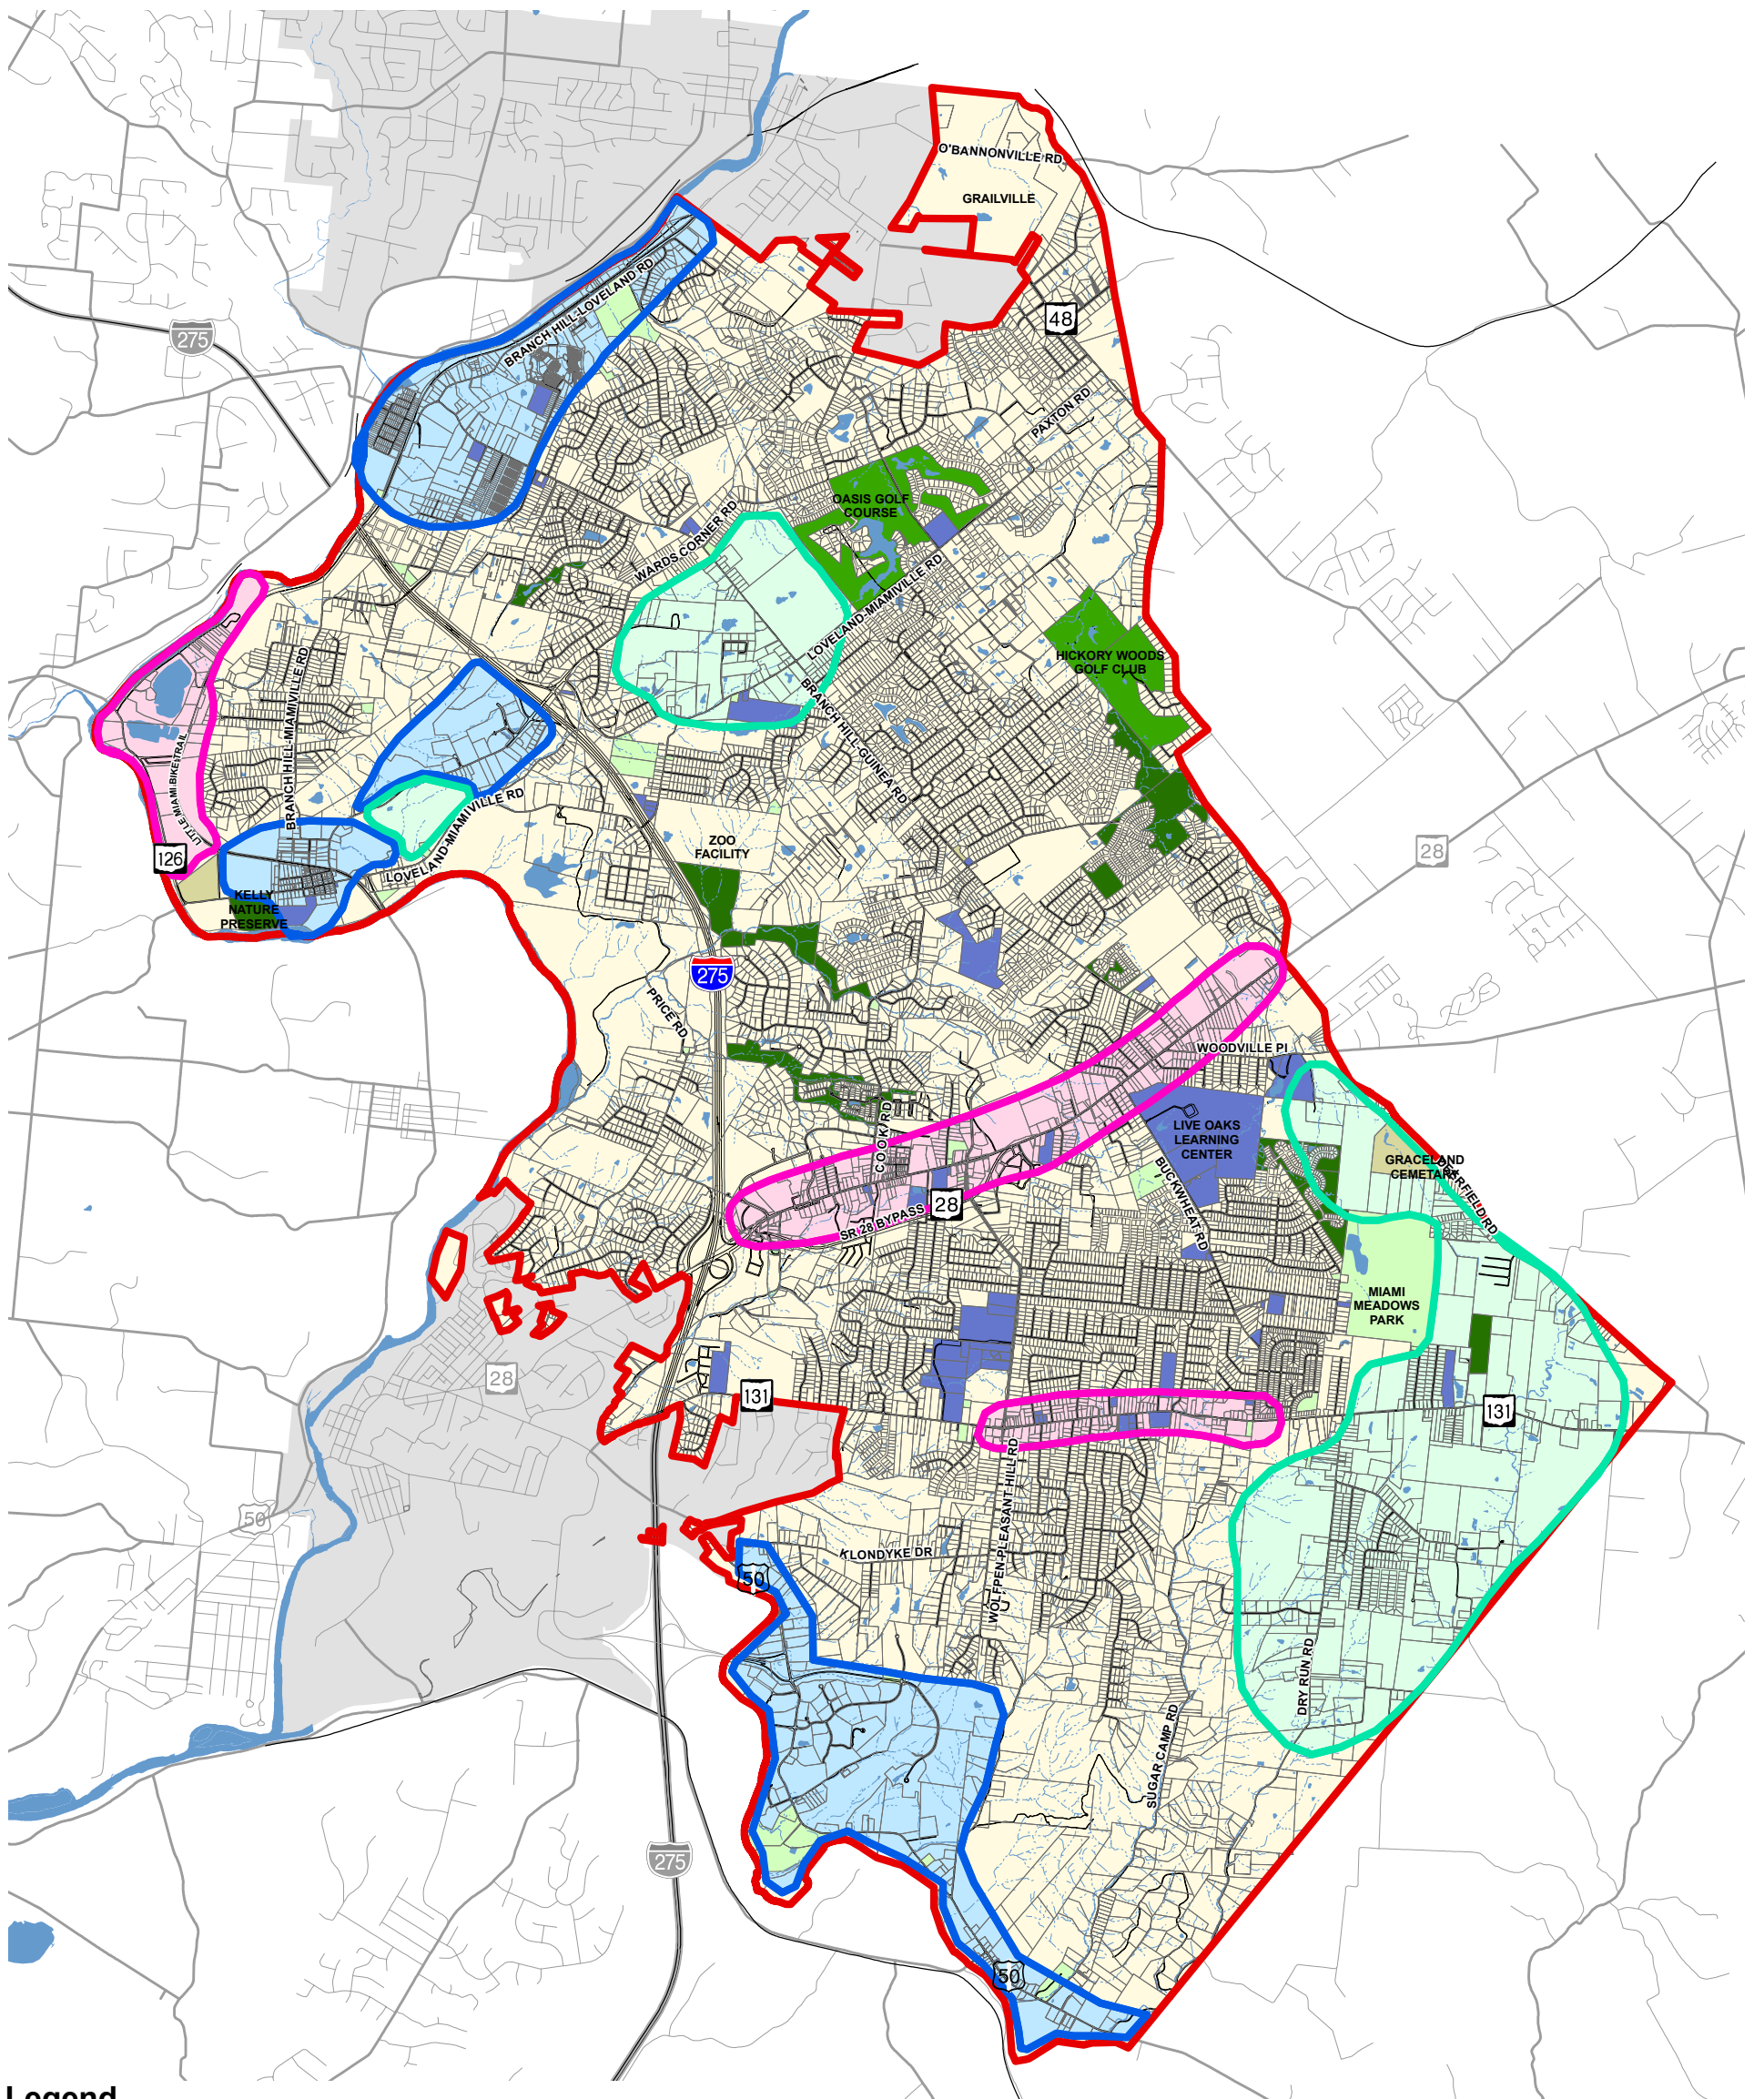

## VISION 2025

Miami Township, Clermont County, Ohio  
Comprehensive Plan

### Legend

- |                              |              |                                  |
|------------------------------|--------------|----------------------------------|
| <b>Development Potential</b> |              | Schools; Lodges; Churches        |
| Maintain Present Character   | Yellow       | Golf Course                      |
| New Development              | Green        | Parks & Open Space               |
| Redevelopment                | Pink         | Township Land; County Owned Land |
| Revitalization               | Blue         | Cemetery                         |
|                              | Red outline  | Miami Township                   |
|                              | Grey outline | Other Jurisdictions              |

Figure 15

# Development Potential

October 3, 2005

Source: Clermont County / Miami Township

0 0.5 1 Miles

**Edwards**  
AND **Kelcey**