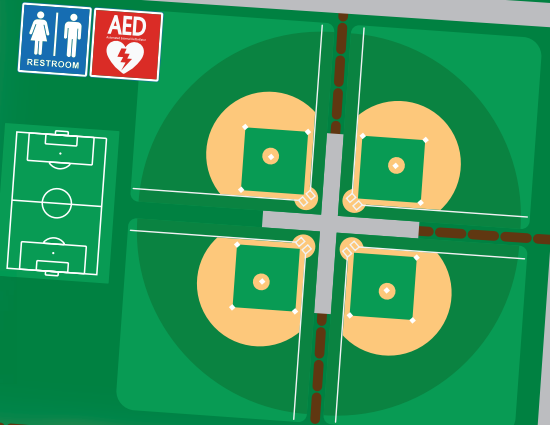

# MIAMI MEADOWS PARK

1546 State Route 131  
45150

-  Baseball Fields
-  Soccer Fields
-  Football Fields
-  Picnic Shelter
-  Restroom
-  Pickleball Court
-  Basketball Court
-  Playground
-  Bark Park
-  AED Device

Paved walking path  
1.3 Miles

Picnic Table

State Route 131