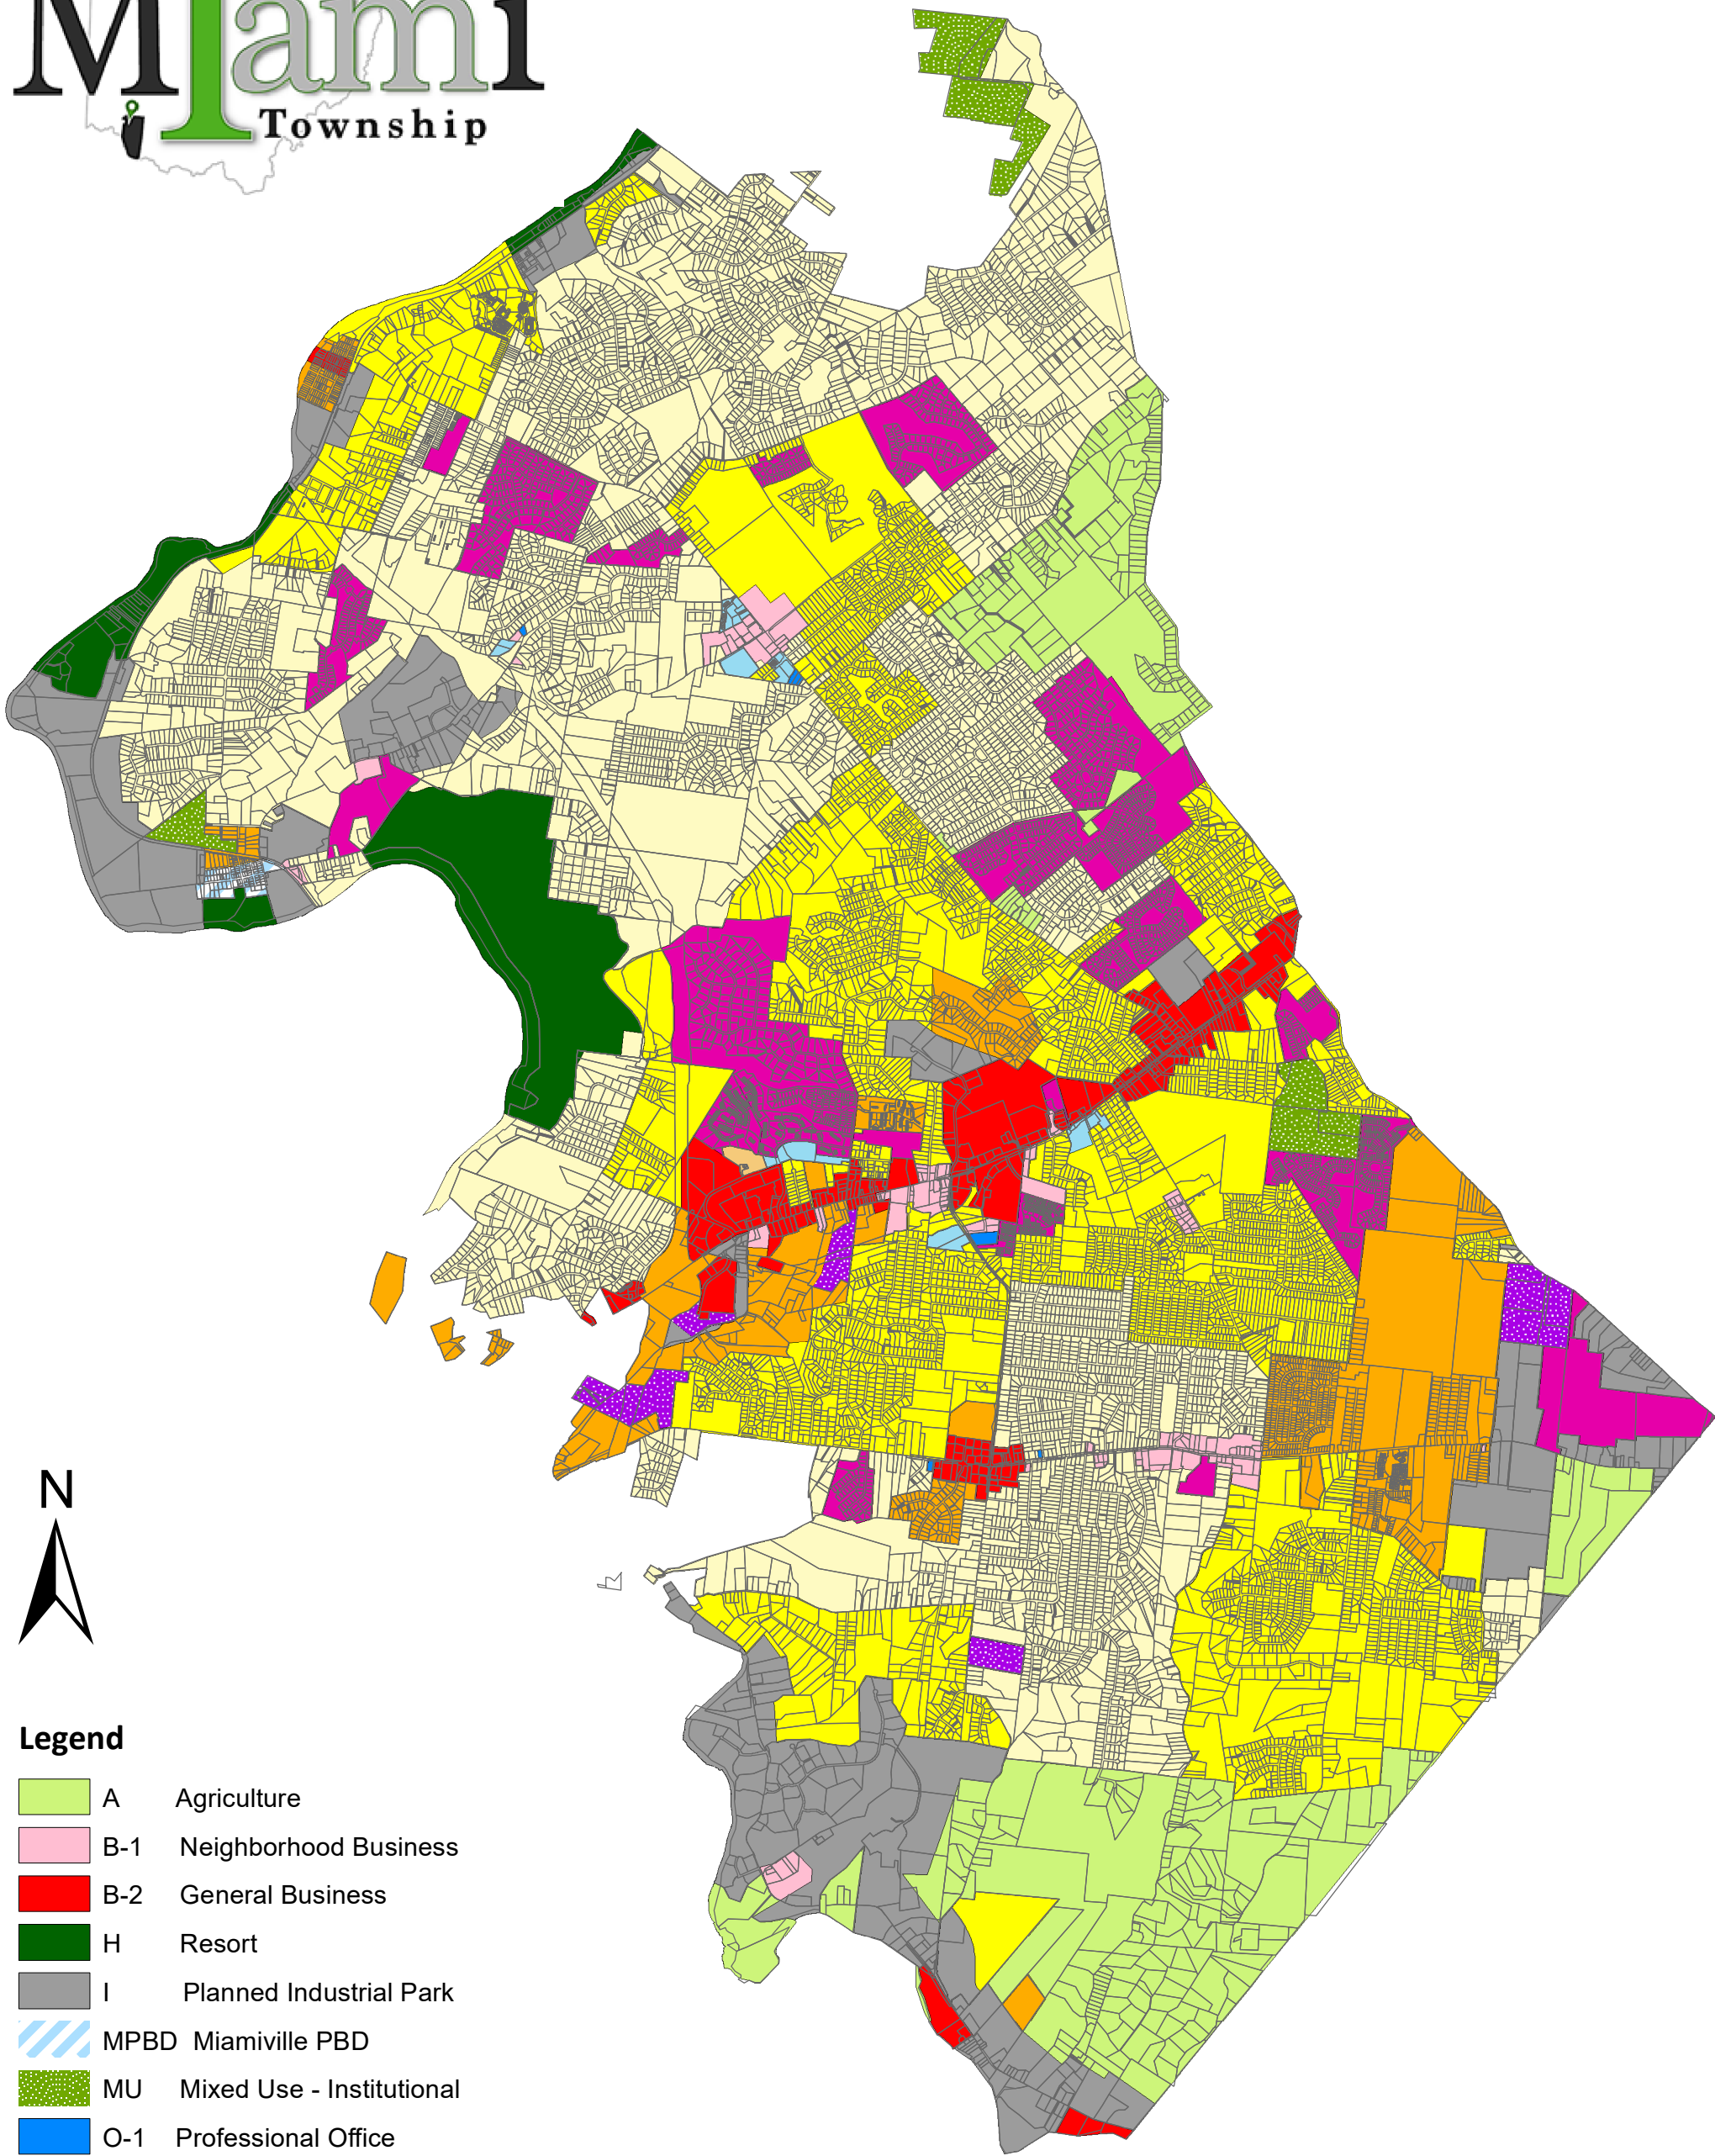

MIAMI TOWNSHIP ZONING MAP

Legend

- A Agriculture
- B-1 Neighborhood Business
- B-2 General Business
- H Resort
- I Planned Industrial Park
- MPBD Miami PBD
- MU Mixed Use - Institutional
- O-1 Professional Office
- PBD Planned Business District
- R-1 Residence District
- R-2 Residence District
- R-3 Residence District
- R-PUD Residential Planned Unit Development
- SRUV State Rt 28 Urban Village
- T Mobile Home Park

Updated June 17, 2022